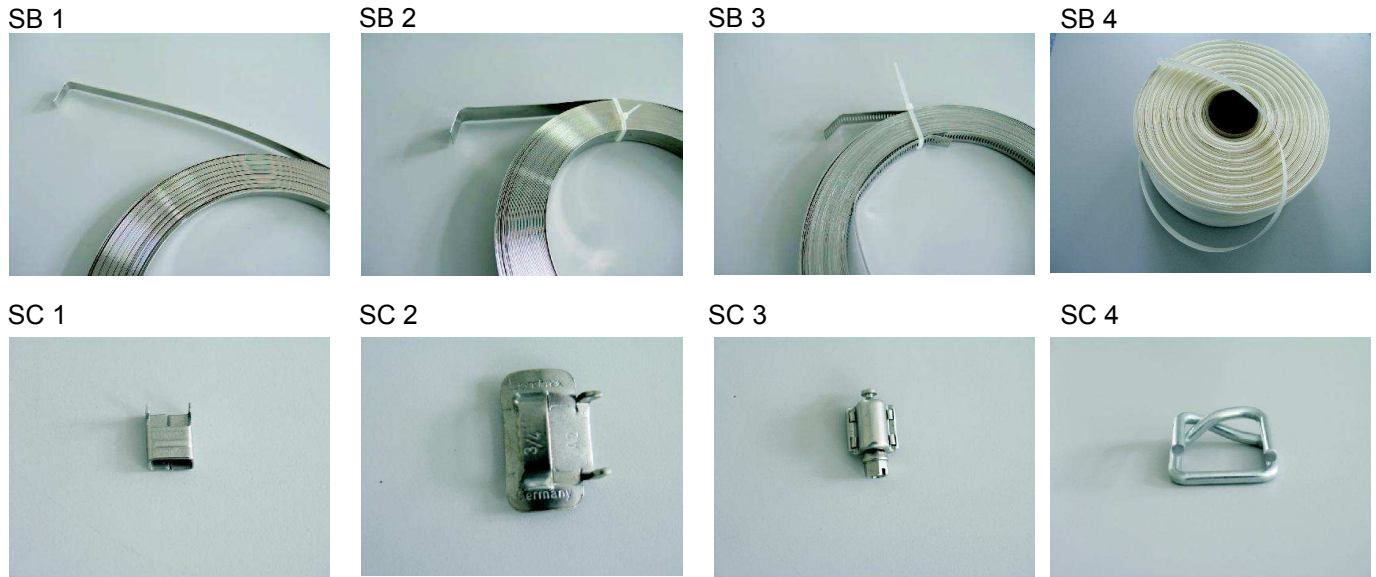

Fixing tape SB 1 - SB 4

Fixing clip SC 1 - SC 4

Ref No.	SB 1	SB 2	SB 3	SB 4
Length	30 Meter	30 Meter	Meter	Meter
Width	9,5mm, 3/8"	19mm, 3/4"	14mm, notch belt	16mm
thickness	0,64mm; 0,025	0,75mm; 0,03"	0,64mm; 0,025"	0,85mm; 0,033
Weight	45g / Meter	130g /Meter	55g/Meter	12g /Meter
Material	Stainless steel, 1.4310	Stainless steel, 1.4310	Stainless steel, 1.4310	Polyester
Dimension mm	100x9,5x0,64mm	245x245x24mm	1000x14x0,64mm	1000x16x0,85
Ref. No.	SC 1	SC 2	SC 3	SC 4
Quantity	100 pcs	100 pcs	1 pc	1 pc
Width (tape)	9,5mm, 3/8"	19mm, 3/4"	14mm, notch belt	16mm
Thickness (Tape)	0,64mm; 0,025	0,75mm; 0,03"	0,64mm; 0,025"	0,85mm; 0,033
Weight	2g / pcs.	17g / pcs.	19g / pcs.	12g / pcs.
Material	Stainless steel, 1.4310	Stainless steel, 1.4310	Stainless steel, 1.4310	Steel, galvanized
Dimension mm	110x85x48mm	148x120x80mm	34x19,5x13,5mm	1000x16x0,85