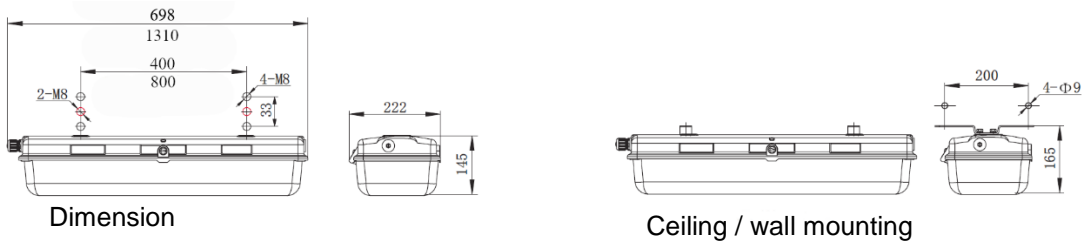

LED-0865 / 0866

Ex Approved LED Light Fitting

Ex LED Light Fittings

Order-no

	w/o Emergency w/o diffusor	w/o Emergency with diffusor	with Emergency func. w/o diffusor	with Emergency func. with diffusor
1x 30W	LED-0865 1x30W1-B	LED-0865 1x30W2-B	LED-0865 1x30W1-YJ-B	LED-0865 1x30W2-YJ-B
2x 30W	LED-0866 2x30W1-B	LED-0866 2x30W2-B	LED-0866 2x30W1-YJ-B	LED-0866 2x30W2-YJ-B

Mounting accessories

As standard all LED light fittings will be delivered with mounting bracket for ceiling / wall mounting.